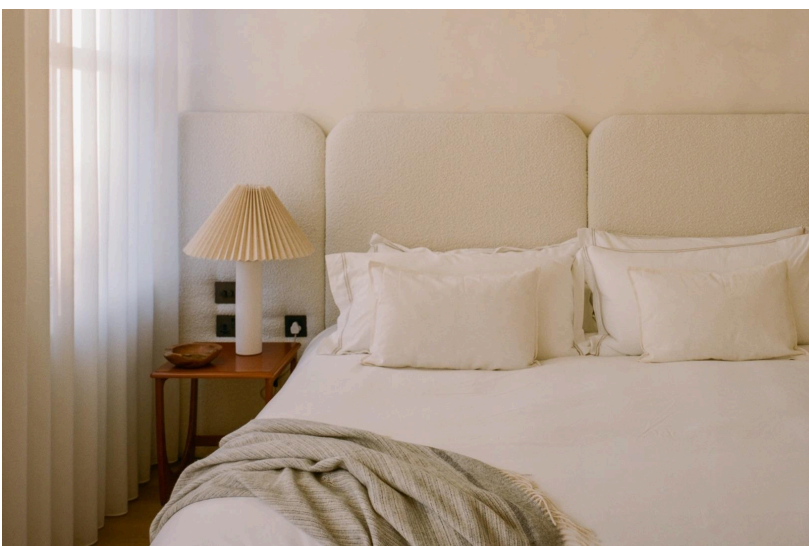

Situated in South West London this beautiful property features sharp, clean lines, embodying a modern-rustic aesthetic perfect for a contemporary minimalist feel.

The use of materials like wood and marble, combined with a neutral color palette and simple forms, creates a harmonious blend of natural warmth

More images can be found on the Location Page on our site:

<https://www.imaginelocations.com/locations/wren>

CONTACT IMAGINE LOCATIONS

Name of Person: Chloë Beauvois Eames

Email: bookings@imaginelocations.com