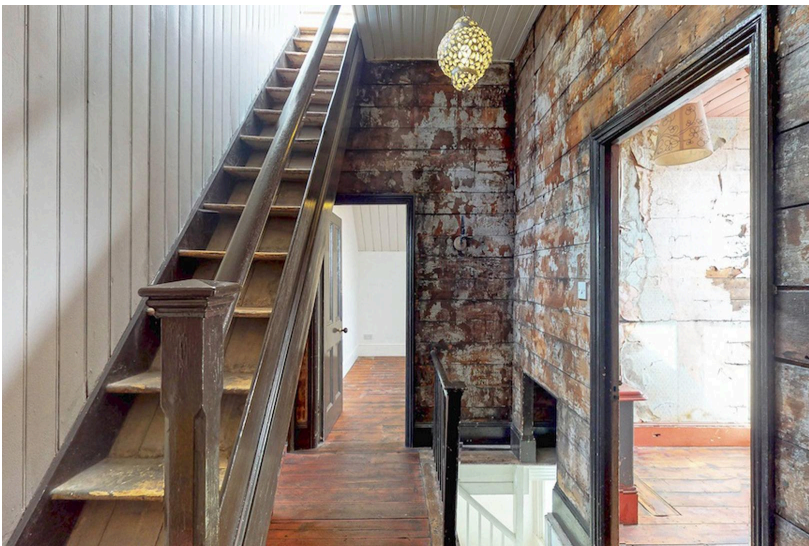

Three storey detached Regency villa with original period features throughout.

**Features:** Top floor of house is distressed wallpaper and raw wood walls / Wood burner / Original Victorian open fireplace / Playroom / High ceilings / Crisp white aesthetic / Three bathrooms / Dressing room / Freestanding roll top bath / Landscaped lawn / Garden / Summer house / Parking for three large cars or small vans within the driveway