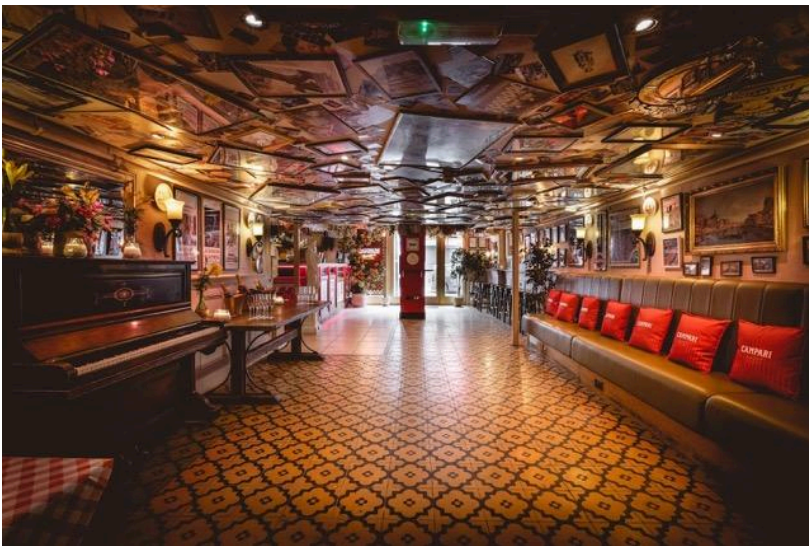

Enter an incredible secret world. From the luxurious decor to the ceiling of twinkling lights, it's the perfect backdrop for a circus theme shoot.

Live entertainment is the focal point of this location so it's perfectly set up for any shoot requiring a stage, lounge bar or old school dinner and show vibes. Centrally located in London.