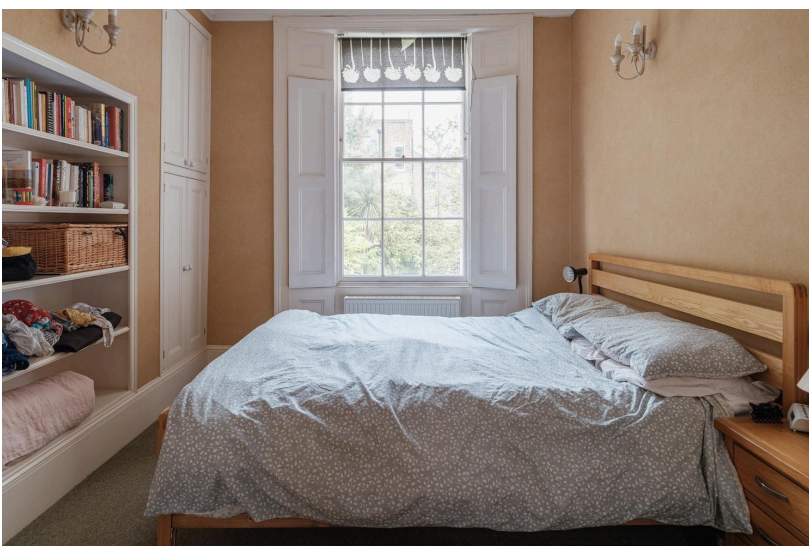

A characterful London townhouse with a largely unmodernised 1960s/70s interior, offering an authentic retro setting.

The property features several generously sized bedrooms and a variety of retro backdrops, textures and lived-in details that work well on camera. The overall look is classic 70s domestic with a slightly chintzy charm.