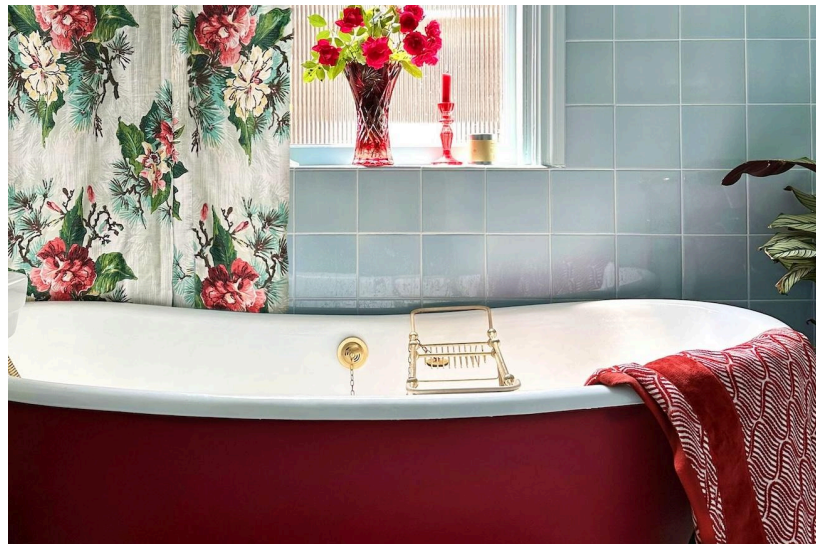

A charming four-bedroom semi-detached Edwardian house, built in 1910 which is a unique blend of character and modern living.

Features: Stained glass windows / Cast iron fireplaces / Mosaic floor / Intricate cornicing / Detailed architraves / Patterned vintage wallpapers / Crackle glaze tiles / Steel Crittall double doors / Herringbone brick patio / Pergola / Classic red roll-top bath / Garden / Two ponds / Garden office / Edwardian timber / Children's treehouse