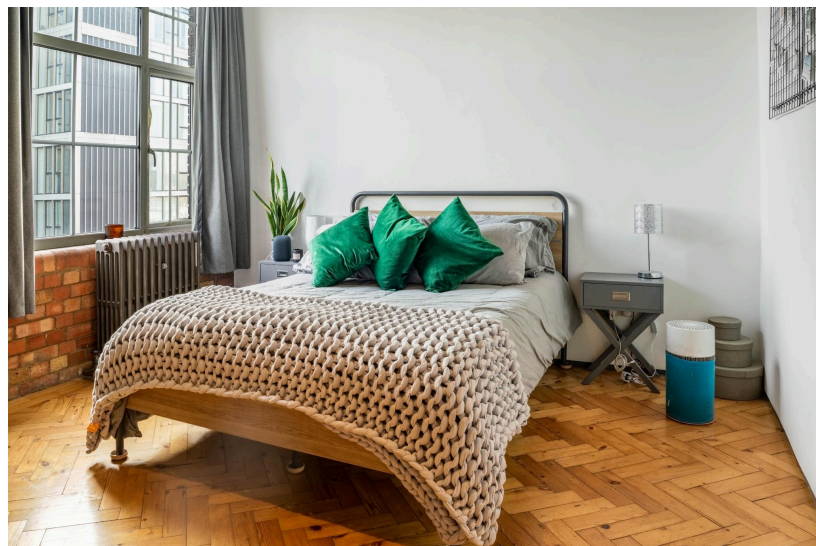

Open plan living in the heart of Shoreditch, easily accessed from central London.

Features: Exposed brick walls / Open plan layout / Original design / Industrial style kitchen / 2 x Double bedrooms / Lift access / Blank canvas / Large curved island style bar perfect for food / wine tasting events / Immaculate property ready to shoot with all the props as pictured

More images can be found on the Location Page on our site:

<https://www.imaginelocations.com/locations/aloft>

CONTACT IMAGINE LOCATIONS

Name of Person: Chloë Beauvois Eames

Email: bookings@imaginelocations.com